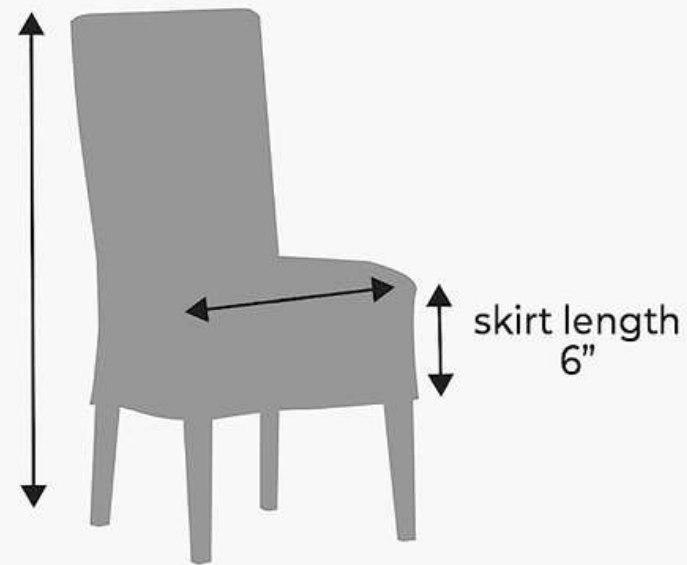

NAPKINS

CHAIR BOWS

CHAIR COVERS

Relaxed Fit Dining Chair Measuring Guide

Long Dining Chair Covers

18.5" front seat width
42" height - from floor to top of back

Short Dining Chair Covers

18.5" front seat width
42" height - from floor to top of back