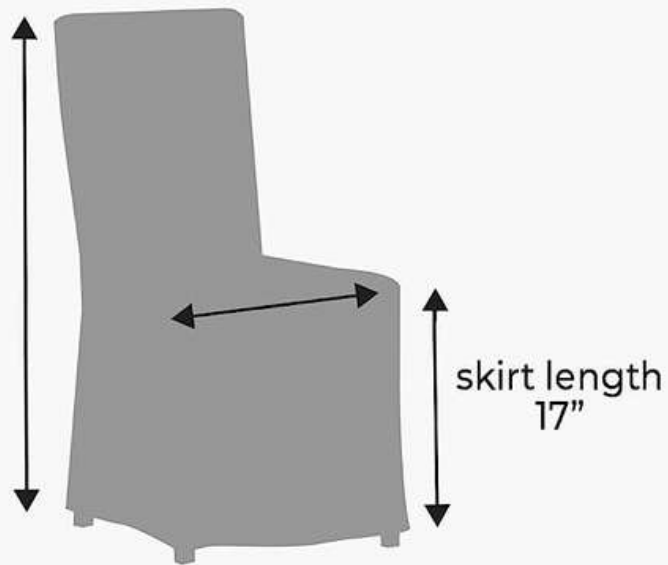

NAPKINS

CHAIR BOWS

CHAIR COVERS

Relaxed Fit Dining Chair Measuring Guide

Long Dining Chair Covers

18.5" front seat width
42" height - from floor to top of back

Short Dining Chair Covers

18.5" front seat width
42" height - from floor to top of back